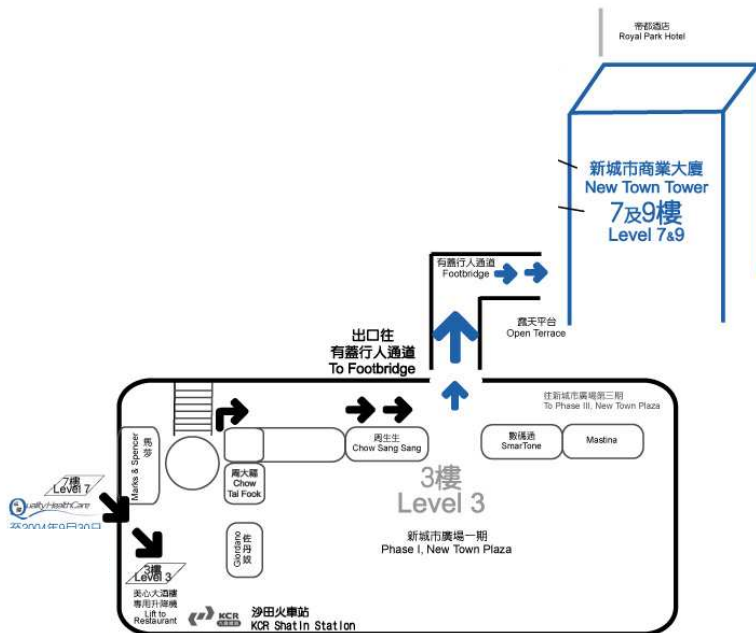

Shatin Centre – We've moved!

Another mega move completed in early October after Tsing Yi Centre relocation – our Shatin Medical Centre is now located at Room 905-907, New Town Tower, 10-18 Pak Hok Ting Street, Shatin, N.T., and our Shatin Physiotherapy Centre is located at Room 712 of the same building.